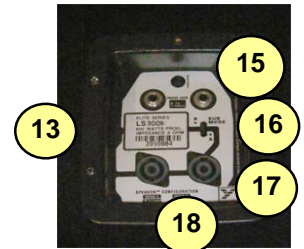

*NOTE: Replacement grills and supports are 'Special-Order' and are only available while the model is in production.

**Real Gear.
Real People.**