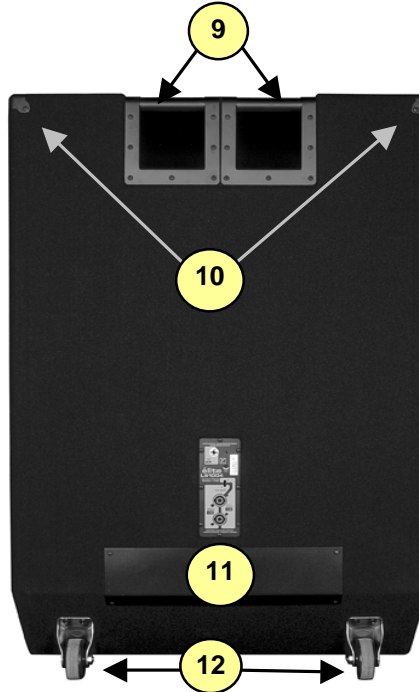

*NOTE: Replacement grills and supports are 'Special-Order' and are only available while the model is in production.

**Real Gear.
Real People.**