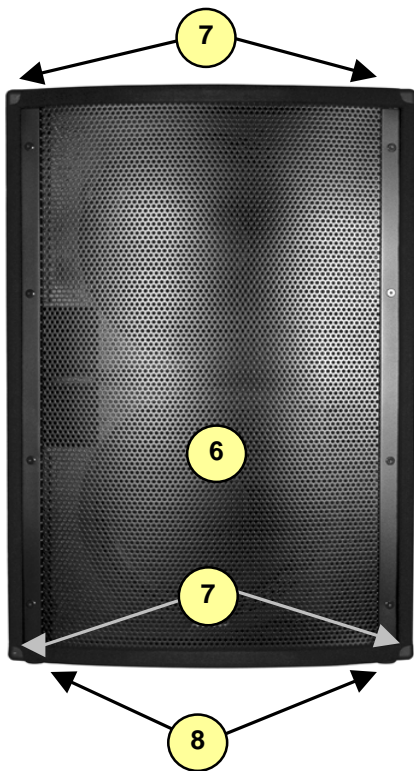

*NOTE: Replacement grills and supports are 'Special-Order' and are only available while the model is in production.

**Real Gear.
Real People.**