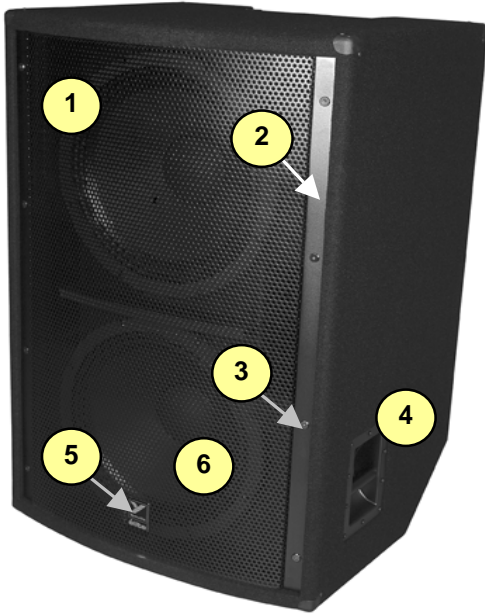

LS1004

élite Subwoofer

#	Part#	Description
Labeled Components		
1	Z390	LS1004 GRILL
2	Z393	LS1004 GRILL BAR
3	8929	#14X11/4 ALLEN FLHD WOOD SCR W J
4		
5	8259D	"Y" LOGO ELITE SERIES LARGE DOMED
6	18/029Y4M	18" 8R 800WPGM SPEAKER
7	8569	CORNER. 2 LEGS NO LIP BLACK OXIDE
8	8545	RECESSED RUBBER BUMPER WITH WASHER
9	8551	BAR HANDLE RIGHT ANGLE TOP LOAD
10	8562	CORNER. 3 LEGS BLACK OXIDE
11	Z157	LS1004 KICK PLATE
12	8579	4000 SERIES RIGID CASTER
13	8515	SMALL BLACK XOVERDISH PLASTIC C
14	Z090	ES608/808/908 CROSSOVER PLATE (N/A) **
15	3924	1/4" JCK PCB MT VERT 2XTIP
16	2419	5.00 AMP CIRCUIT BREAKER PC MOUNT
17	3424	DPDT SLID SW PCMT H GOLD CONTAC
18	3628	SPKON 4C PCB MT VERT 250TAB GRY
19		
20		
21		
22		

Note: Current model does NOT use a circuit breaker

** Not Available

*NOTE: Replacement grills and supports are 'Special-Order' and are only available while the model is in production.

**Real Gear.
Real People.**