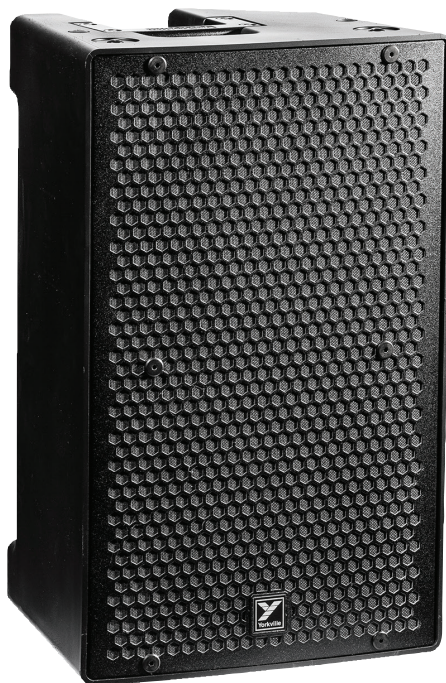

# PS12P

12-INCH POWERED LOUDSPEAKER

## Overview

Designed for maximum versatility, the PS12P works equally well as a Front-of House cabinet, side fill cabinet or floor monitor. Innovative and highly efficient passive cooling scheme ensures the PS12P will operate in any environment without need of noisy internal dust collecting fans. Integrated reinforced flypoints ensure the PS12P can be flown quickly and easily in any fixed installation.

Integrated DSP ensures the PS12P can operate in any application without complex external processing. A simple one-button high pass filter switch rolls off low frequency material when PS12P is used with any Paralane Series or powered élite System subwoofer.

## Features

- 4400 Watts (Peak) 1400 Watts (Program)
- 12-inch woofer with 3-inch voice coil
- 38mm compression driver with 1-inch exit
- 85° x 50° HF dispersion
- Integrated 2 channel mixer
- Lightweight ABS cabinet construction
- Multiband limiting
- Made in Canada